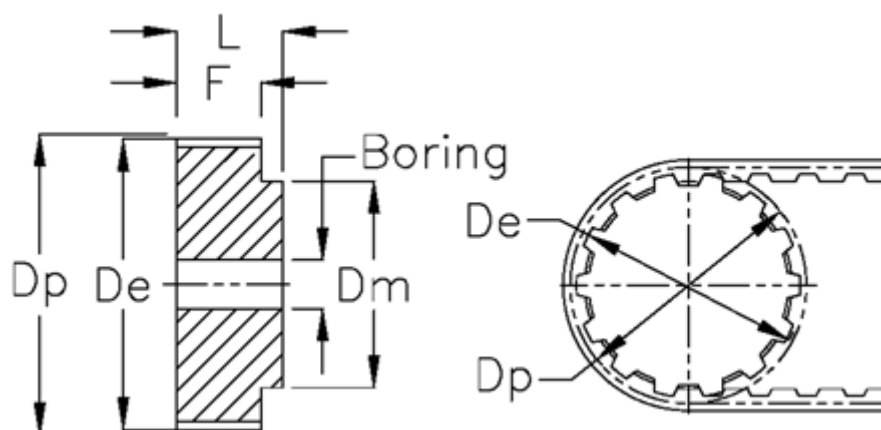

Data Sheet

Article number: 60415447060

Description: Timing Belt Pulley 47 AT10 60/0

Measures

Belt width	= - 32 mm	Type	= AT10
D_e	= 189.1	Weight	= 3.004
D_m	= 110		
D_p	= 95.5		
F	= 37		
L	= 47		
Pre-drilled	= 16		
Tooth number	= 60		